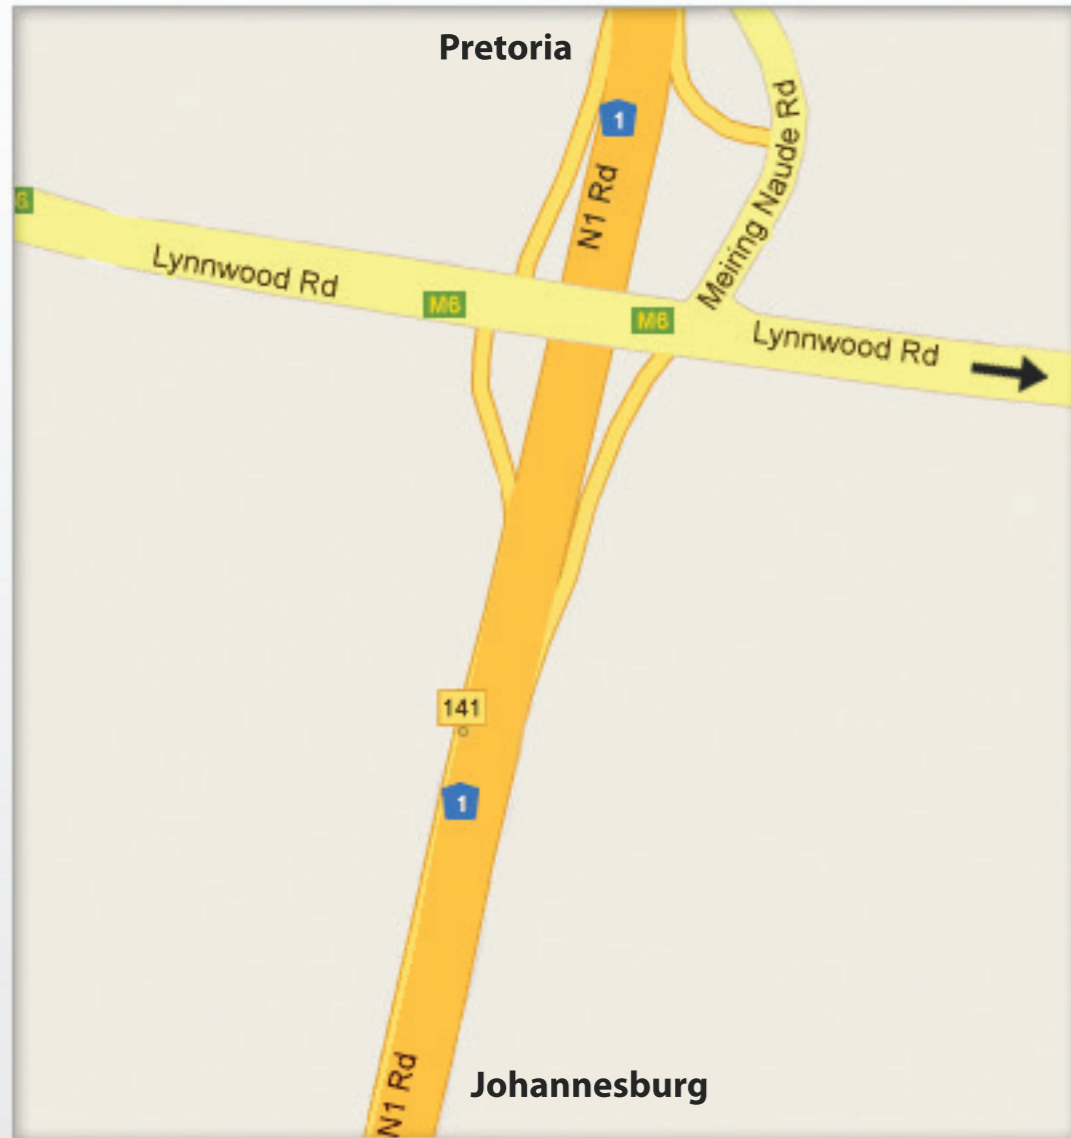

Pretoria Offices

Physical Address

Newmark Estate / Office Park
195 Dawie Str
Silver Lakes Road
Hazeldean
0081

GPS Coordinates

S 25° 46' 55.97" E 28° 21' 52.16"

Tel +27 (0)12 817 9060

Fax +27 (0)12 809 0075