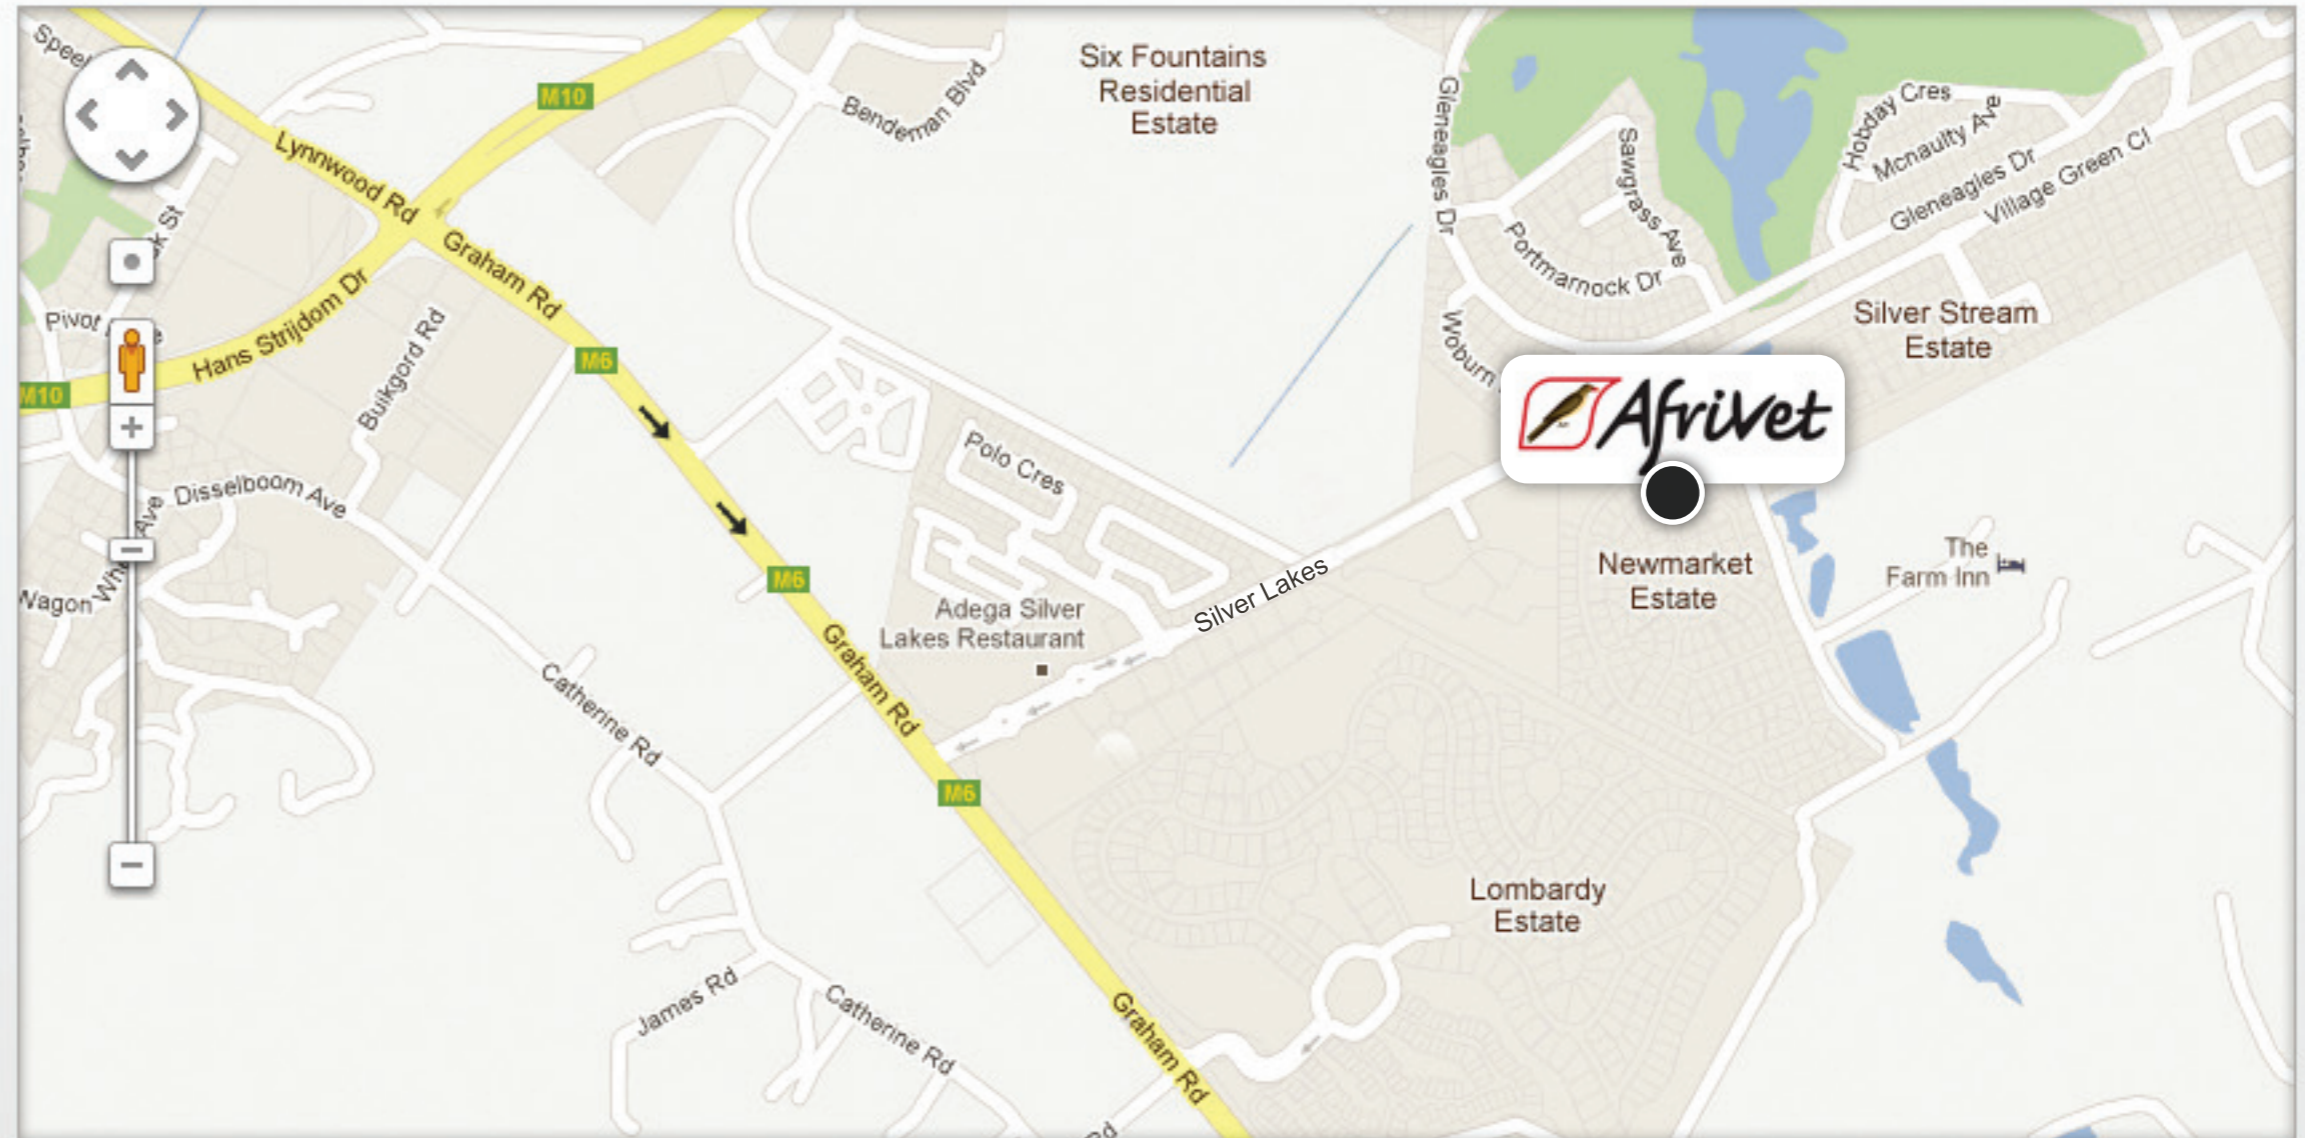

Pretoria Offices

Physical Address

Newmark Estate / Office Park
195 Dawie Str
Silver Lakes Road
Hazeldean
0081

GPS Coordinates

S 25° 46' 55.97" E 28° 21' 52.16"

Tel +27 (0)12 817 9060

Fax +27 (0)12 809 0075